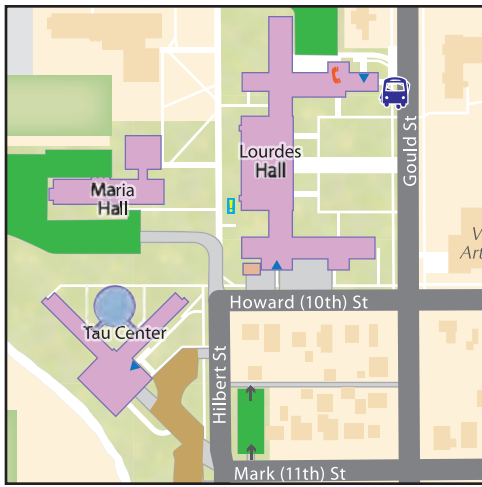

Campus Map

WEST CAMPUS

LEGEND

- Gold Parking
- Silver Parking
- Purple Parking
- Metered Parking
- Shuttle Bus Stop
- Accessible Entrance
- Courtesy Phone
- Emergency Intercom

©Winona State University

EAST CAMPUS